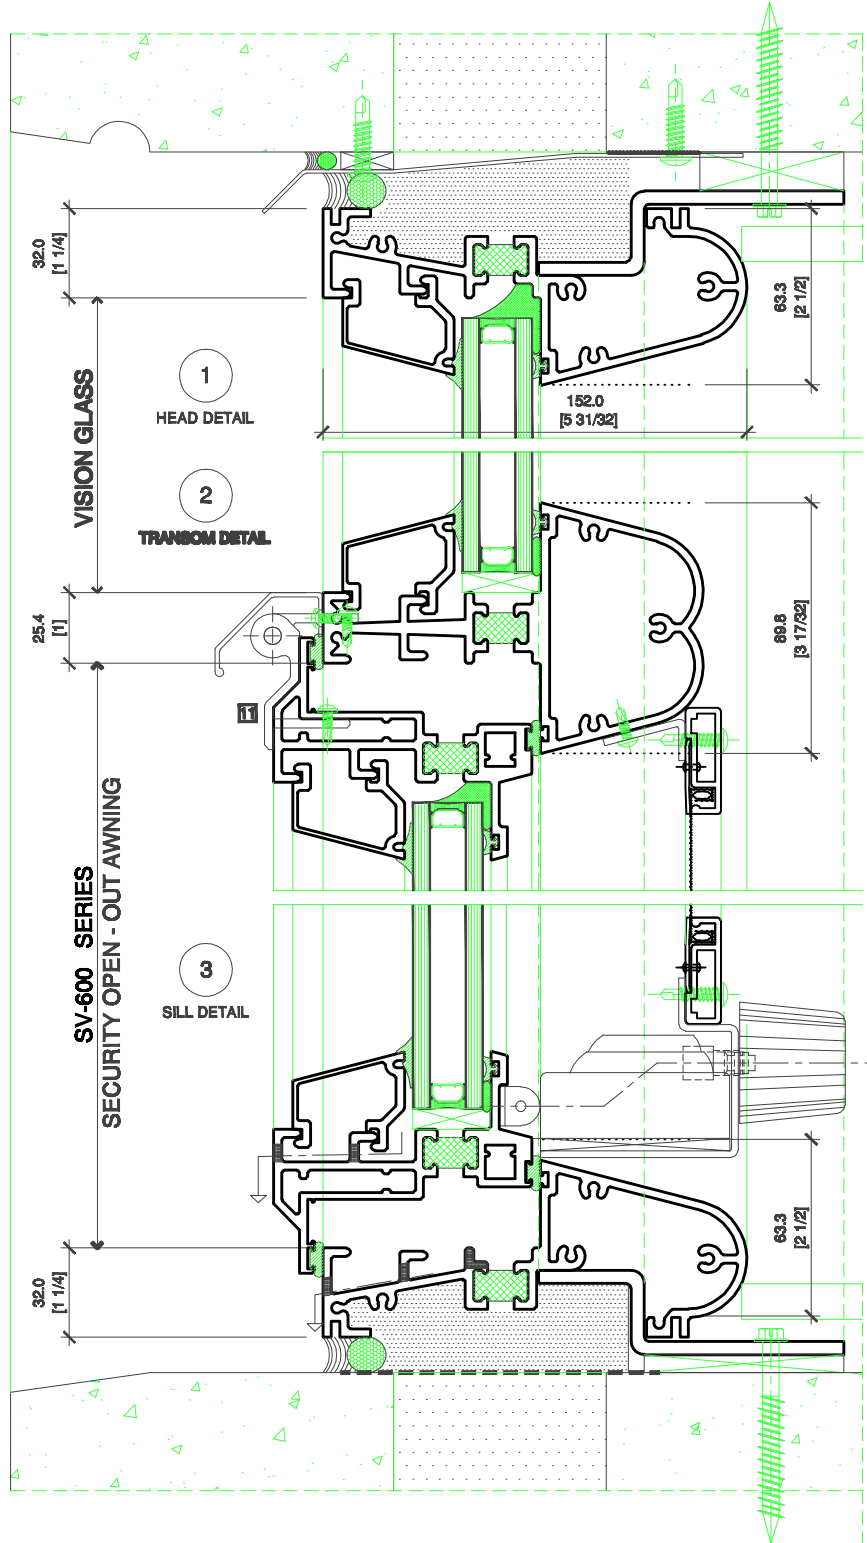

TYPICAL ELEVATION
TYPE OF SECURITY GLASS -
TO ARCHITECT'S SELECTION

4
JAMB DETAIL

1
HEAD DETAIL

2
TRANSOM DETAIL

3
SILL DETAIL

SV-600 SERIES
SECURITY OPEN - OUT AWNING

SHERWOOD WINDOWS LIMITED
SW-6300 MENTAL HEALTH SECURITY WINDOW
WITH **SV-600 SERIES** HEAVY DUTY SECURITY AWNING