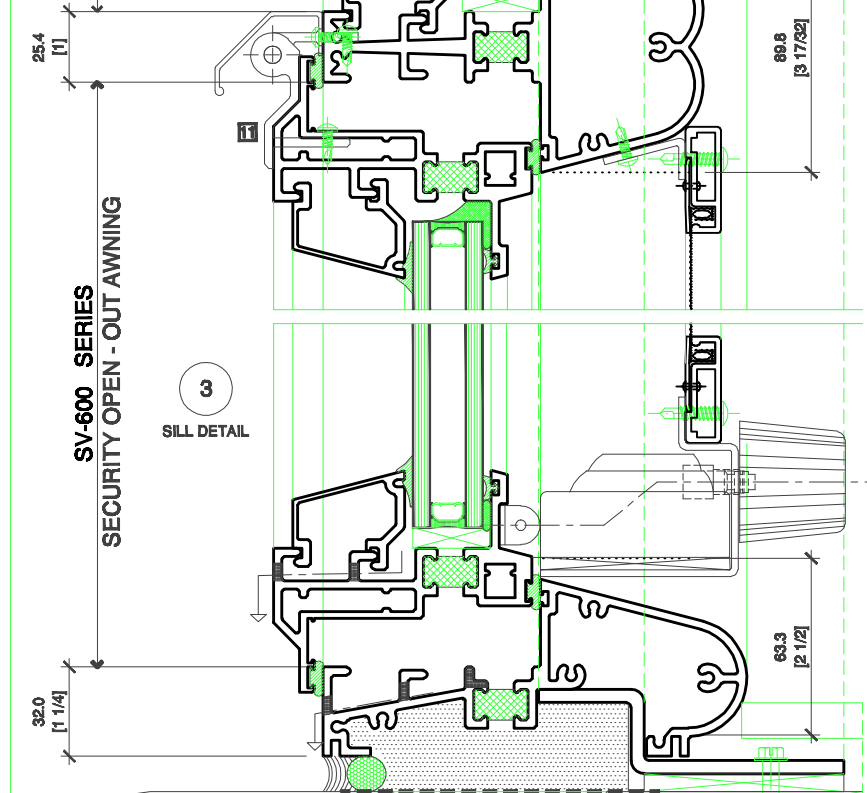

TYPICAL ELEVATION
TYPE OF SECURITY GLASS -
TO ARCHITECT'S SELECTION

4
JAMB DETAIL

1
HEAD DETAIL

2
TRANSOM DETAIL

3
SILL DETAIL

SV-600 SERIES
SECURITY OPEN - OUT AWNING

SHERWOOD WINDOWS LIMITED
SW-6300 MENTAL HEALTH SECURITY WINDOW
WITH **SV-600 SERIES** HEAVY DUTY SECURITY AWNING