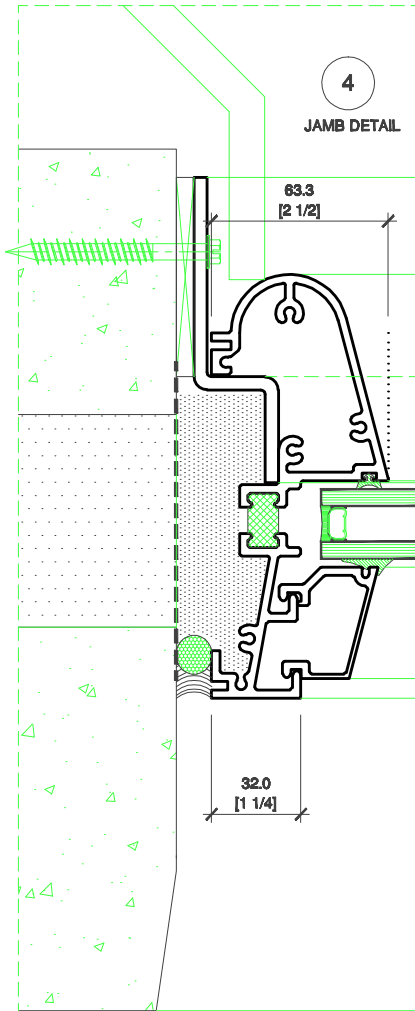

TYPICAL ELEVATION
TYPE OF SECURITY GLASS -
TO ARCHITECT'S SELECTION

4
JAMB DETAIL

1
HEAD DETAIL

2
TRANSOM DETAIL

3
SILL DETAIL

SV-600 SERIES
SECURITY OPEN - OUT AWNING

SHERWOOD WINDOWS LIMITED
SW-6300 MENTAL HEALTH SECURITY WINDOW
WITH **SV-600 SERIES** HEAVY DUTY SECURITY AWNING