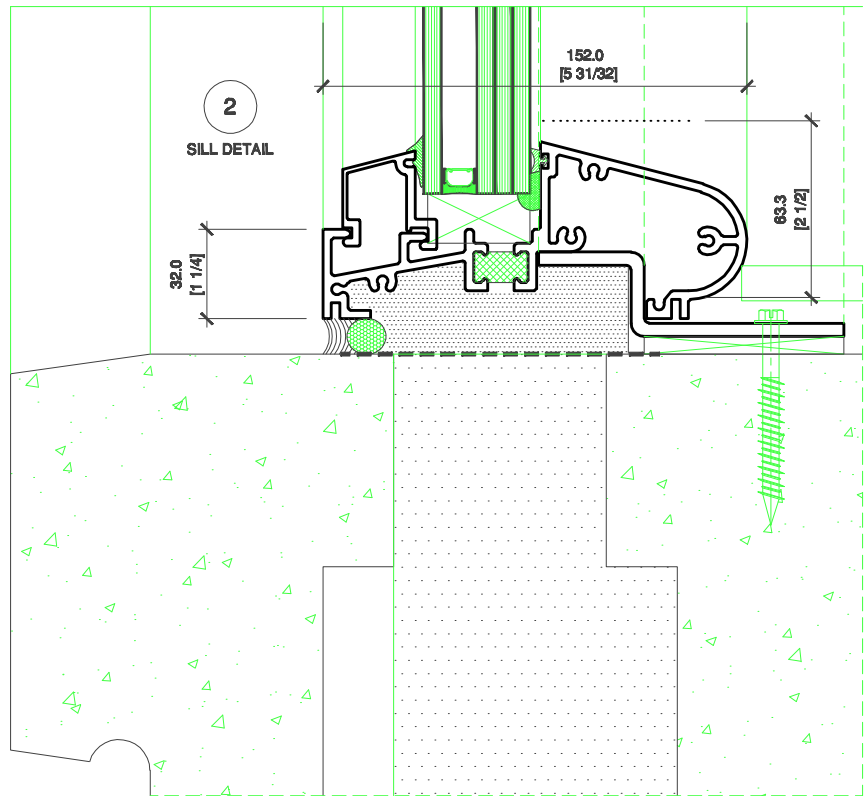

TYPICAL ELEVATION
 TYPE OF SECURITY GLASS -
 TO ARCHITECT'S SELECTION

3
 JAMB DETAIL

1
 HEAD DETAIL

2
 SILL DETAIL

SHERWOOD WINDOWS LIMITED

SW-6300 MENTAL HEALTH SECURITY WINDOW