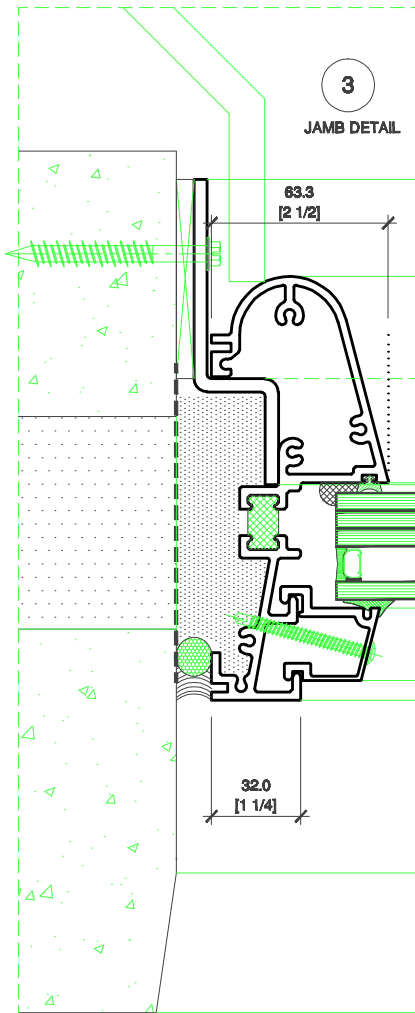

TYPICAL ELEVATION
 TYPE OF SECURITY GLASS -
 TO ARCHITECT'S SELECTION

3
 JAMB DETAIL

1
 HEAD DETAIL

2
 SILL DETAIL

SHERWOOD WINDOWS LIMITED

SW-6300 MENTAL HEALTH SECURITY WINDOW