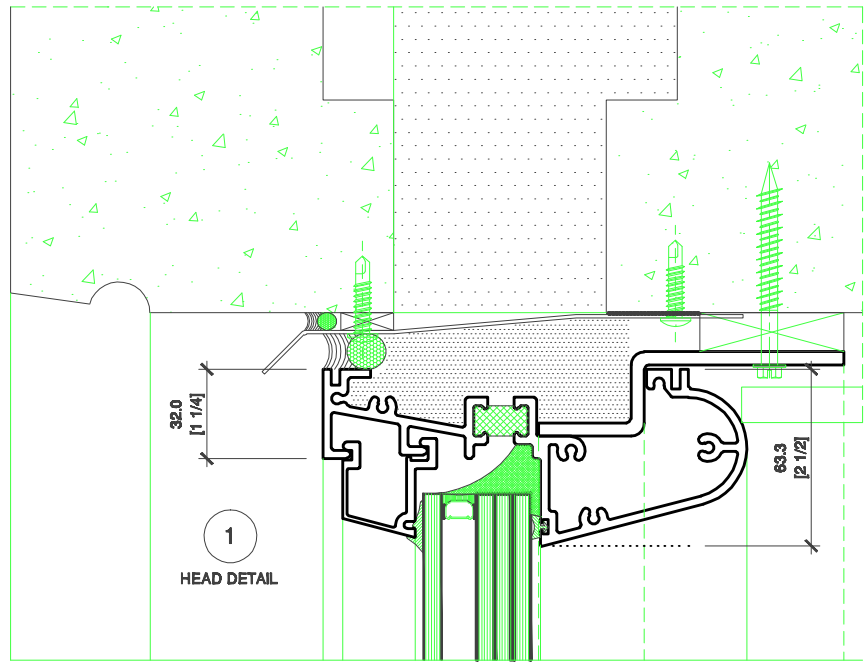

TYPICAL ELEVATION
 TYPE OF SECURITY GLASS -
 TO ARCHITECT'S SELECTION

3
 JAMB DETAIL

1
 HEAD DETAIL

2
 SILL DETAIL

SHERWOOD WINDOWS LIMITED

SW-6300 MENTAL HEALTH SECURITY WINDOW