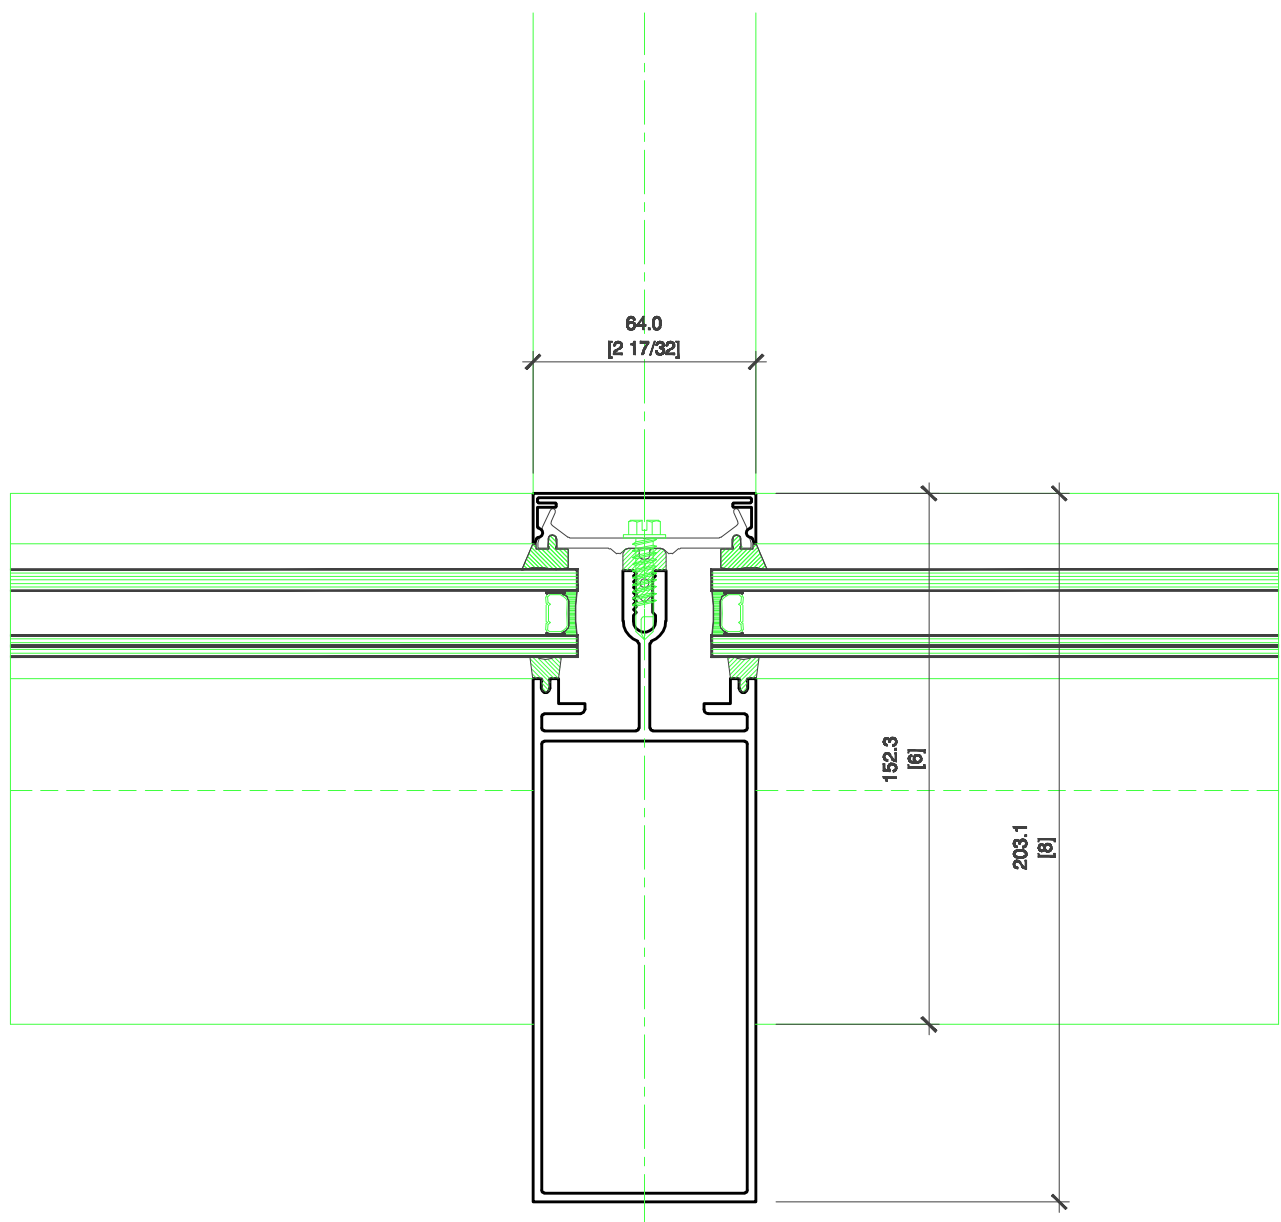

SHERWOOD WINDOWS LIMITED
S-2000 SERIES SLOPED GLAZING FRAMING
PURLIN CONFIGURATION

SHERWOOD WINDOWS LIMITED
S-2000 SERIES SLOPED GLAZING FRAMING
RAFTER CONFIGURATION